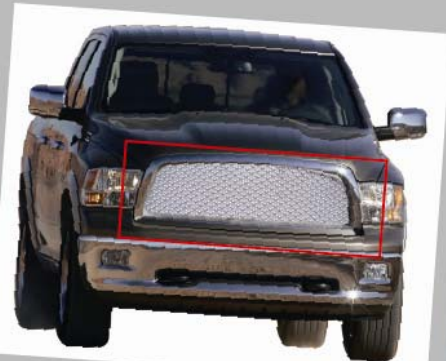

●AFTER

DG RAM

2006-2009

●BEFORE

D

26-9507BA

RAM "06-08" GRILLE
(BRIGHT-BLACK)(VERTICAL TYPE)
1pcs/3.4

26-9507C

RAM "06-08" GRILLE
(ALL CHROMED)(VERTICAL TYPE)
1pcs/3.4

26-9511BA

RAM "09" GRILLE
DRAGON MESH STYLE (BRIGHT-BLACK)
1pcs/4.3

26-9511C

RAM "09" GRILLE
DRAGON MESH STYLE (ALL-CHROMED)
1pcs/4.3

AFTER