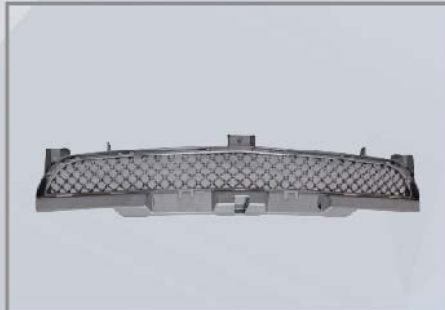

CHARGER "06-10" GRILLE
(ALL CHROMED)(BENTLEY TYPE)
1pcs/1.3

26-9512C

CHARGER "11-" GRILLE
(ALL-CHROMED)(BENTLEY TYPE)
1pcs/1.7

26-9512B

CHARGER "11-" GRILLE
(BLACK)(BENTLEY TYPE)
1pcs/1.7

26-9701B

CHARGER "11-" LOWER GRILLE
(BLACK)(BENTLEY TYPE)
1pcs/1.5